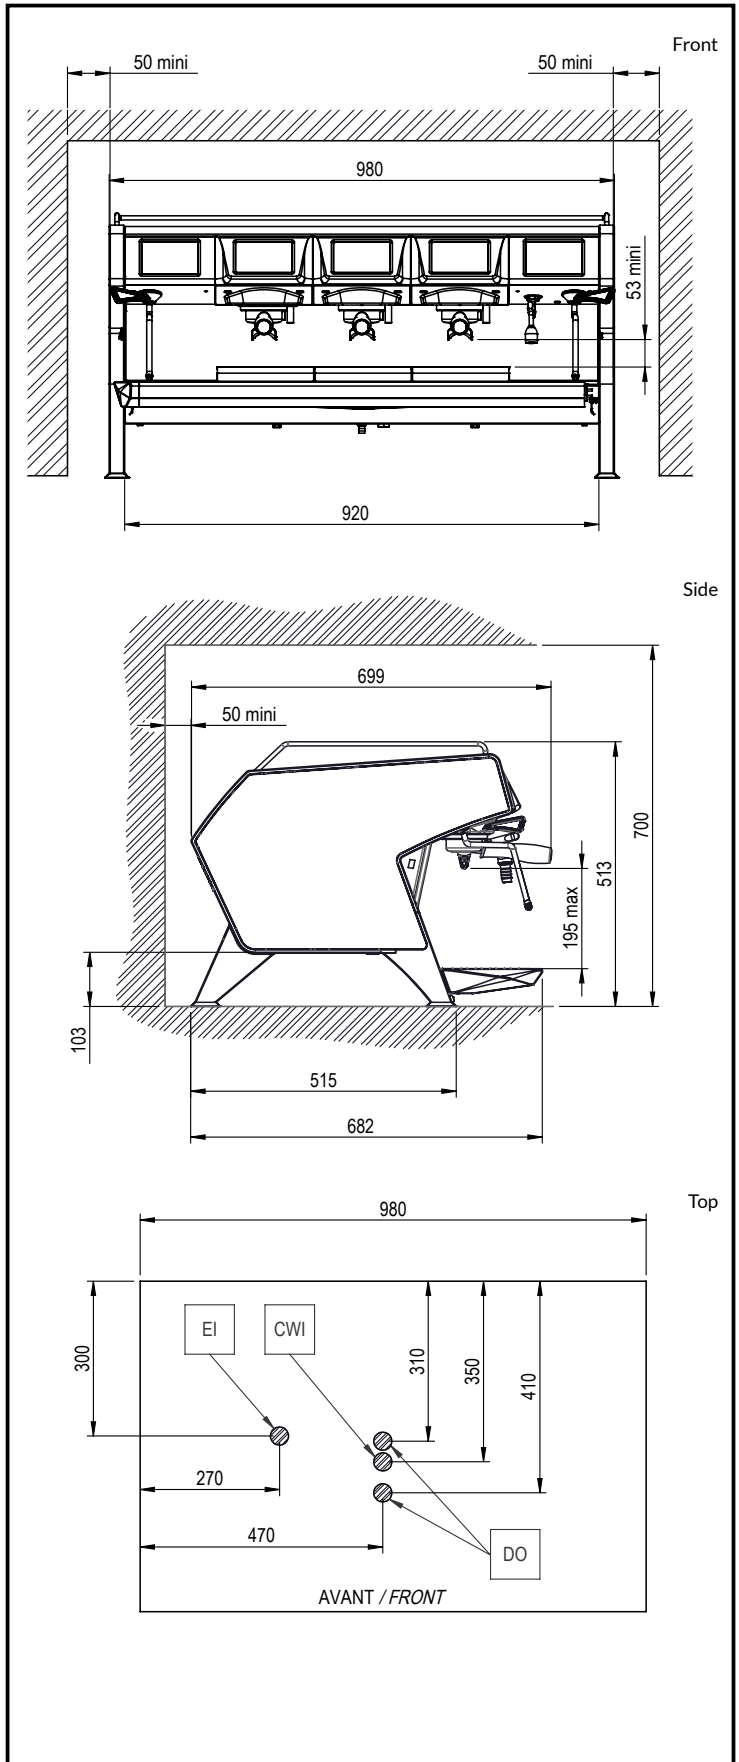

STELLA EPIC 3, white color

Electric

Supply voltage:

602683 (EPIC3W) 400 V/3N ph/50 Hz

Electrical power max.: 6.7 kW

Plug type: Cable without plug

Water:

Cold water temperature (min/max):

5 / 60 °C

Key Information:

External dimensions,

Width: 980 mm

External dimensions,

Depth: 682 mm

External dimensions,

Height: 513 mm

Net weight: 100 kg

Shipping volume: 0.83 m³

Sustainability

Current consumption:

Certifications

The company reserves the right to make modifications to the products without prior notice. All information correct at time of printing.

2024.04.09

Part of Electrolux Professional Group

UNIC